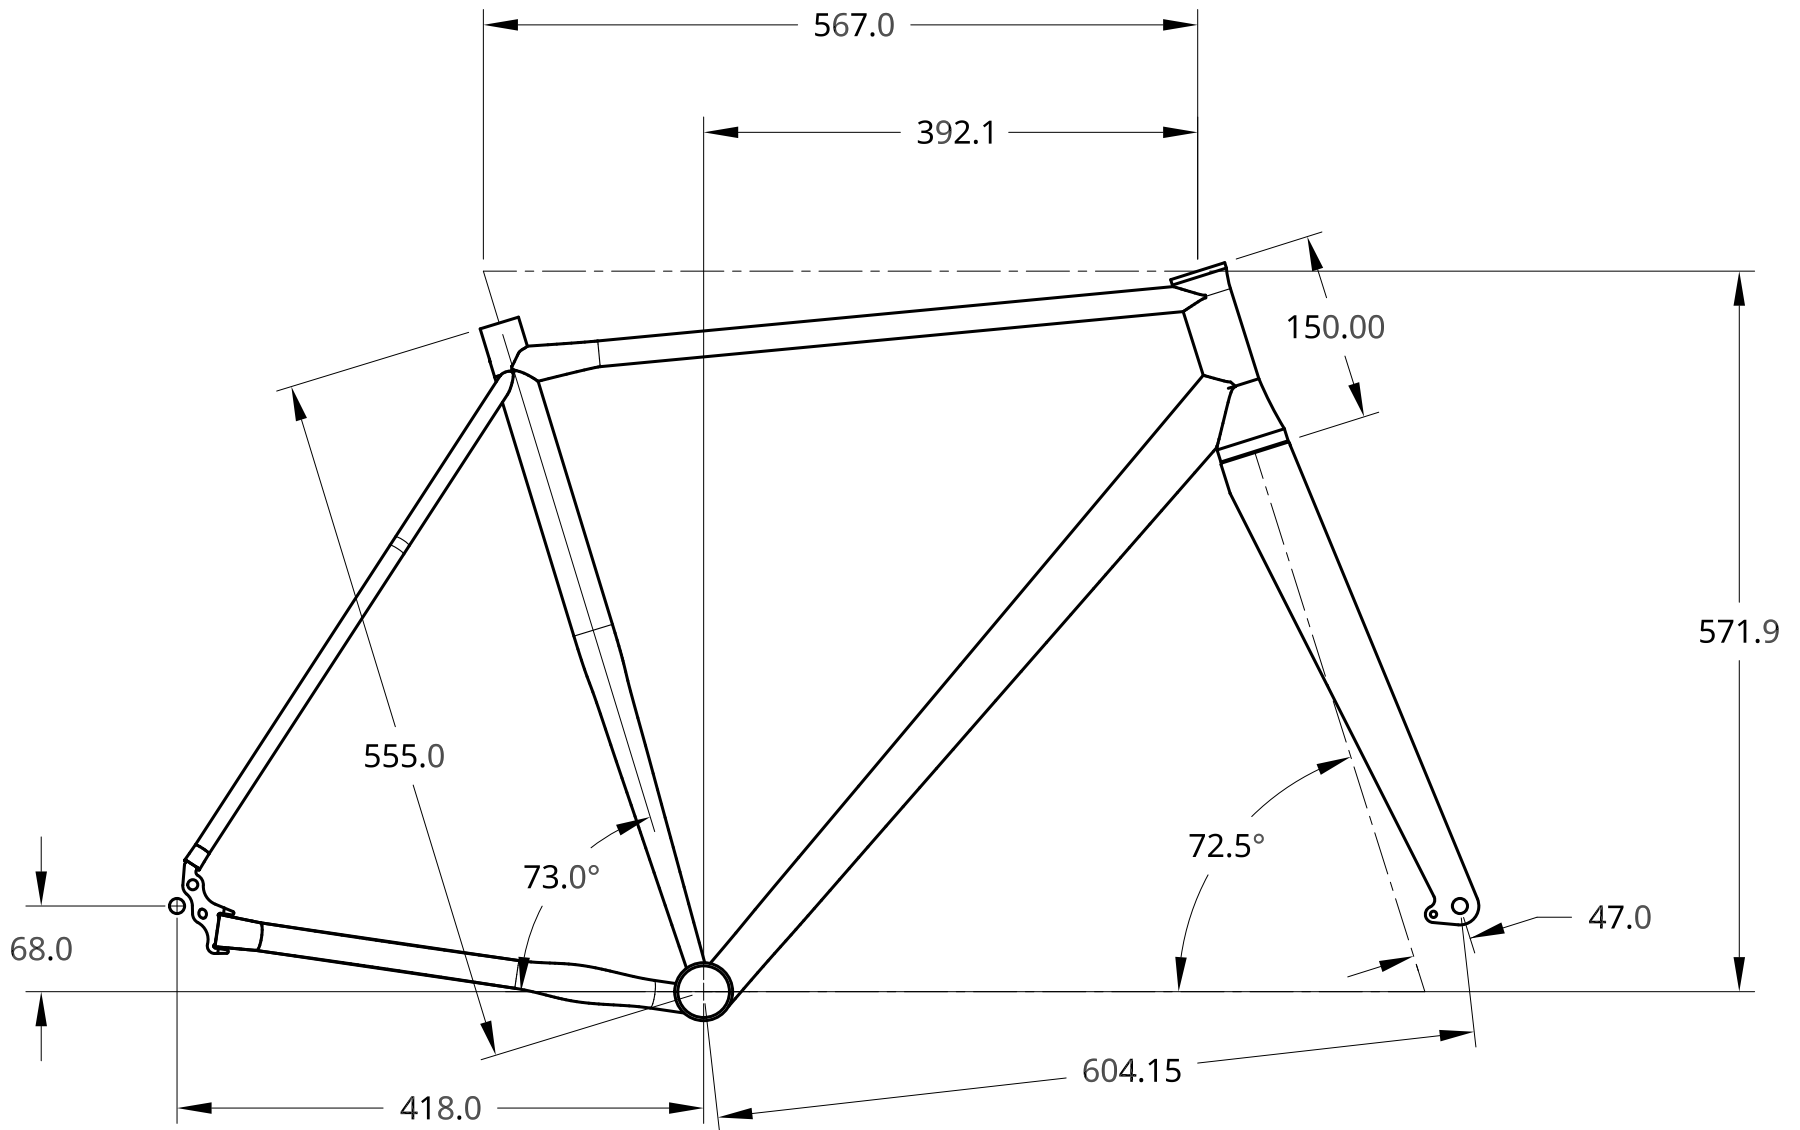

EXTERNAL

RACK MOUNTS:

YES

FENDER MOUNT:

YES

3RD BOTTLE MOUNTS:

YES

T-Lab		GEOMETRY		CLIENT:	
SWO NO: 1903901	DATE: 01/25/2019	MODEL: T-LAB X3	GEOMETRY: CX	SIZE: LARGE	
DRAWN BY: F. LAROUCHE		REVISIONS: 0	CLIENT SIGNATURE:		

NOTE : DIMENSIONS ARE IN MM (UNLESS OTHERWISE SPECIFIED)