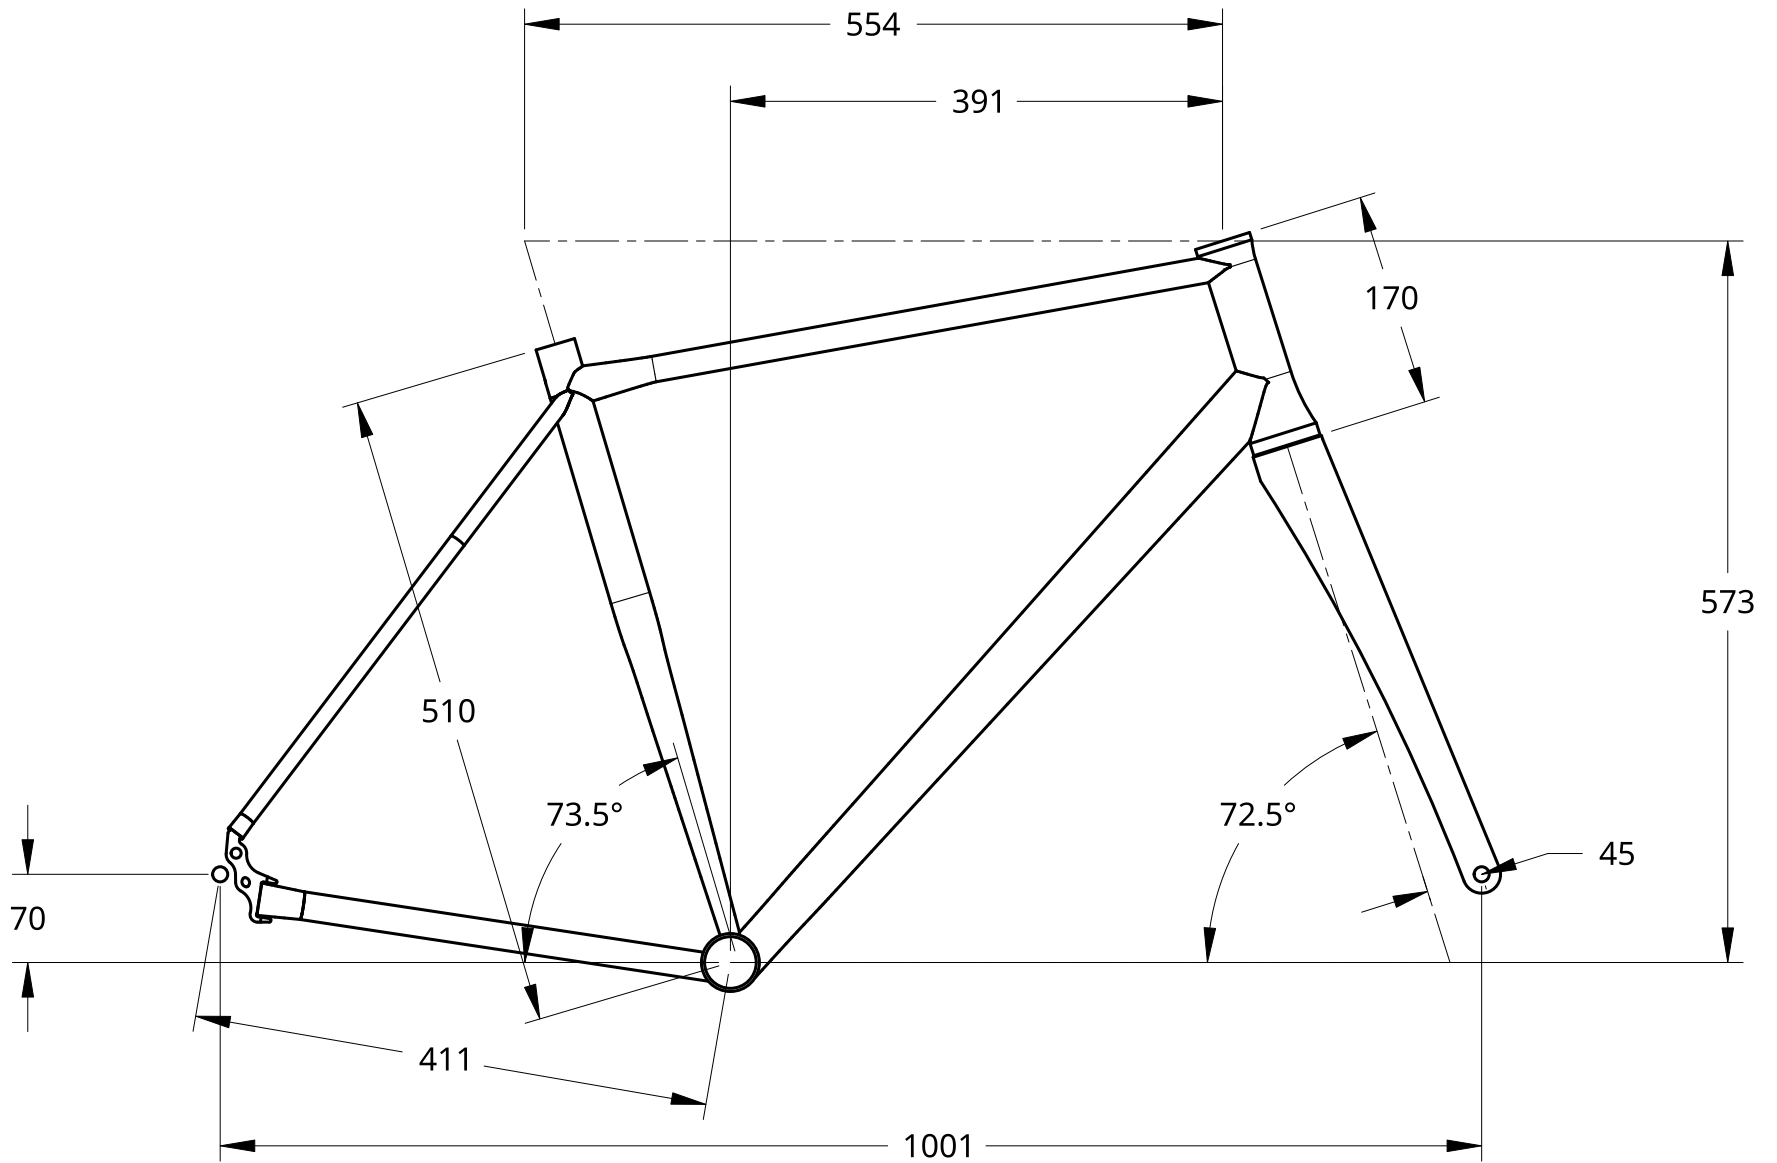

# OPTIONS

BRAKE TYPE:  
DISC

BRAKE ROUTING:  
INTERNAL

SHIFTER TYPE:  
MECH

SHIFTER ROUTING:  
INTERNAL

RACK MOUNTS:

FENDER MOUNT:

3RD BOTTLE MOUNTS:

<b>T-Lab</b>		<b>GEOMETRY</b>			CLIENT:	---			
SWO NO:	XX	DATE:	05/19/2020	MODEL:	T-LAB R3	GEOMETRY:	OMNI-ROAD	SIZE:	MEDIUM
DRAWN BY:		F. LAROUCHE		REVISIONS:	1		CLIENT SIGNATURE:		

NOTE : DIMENSIONS ARE IN MM (UNLESS OTHERWISE SPECIFIED)