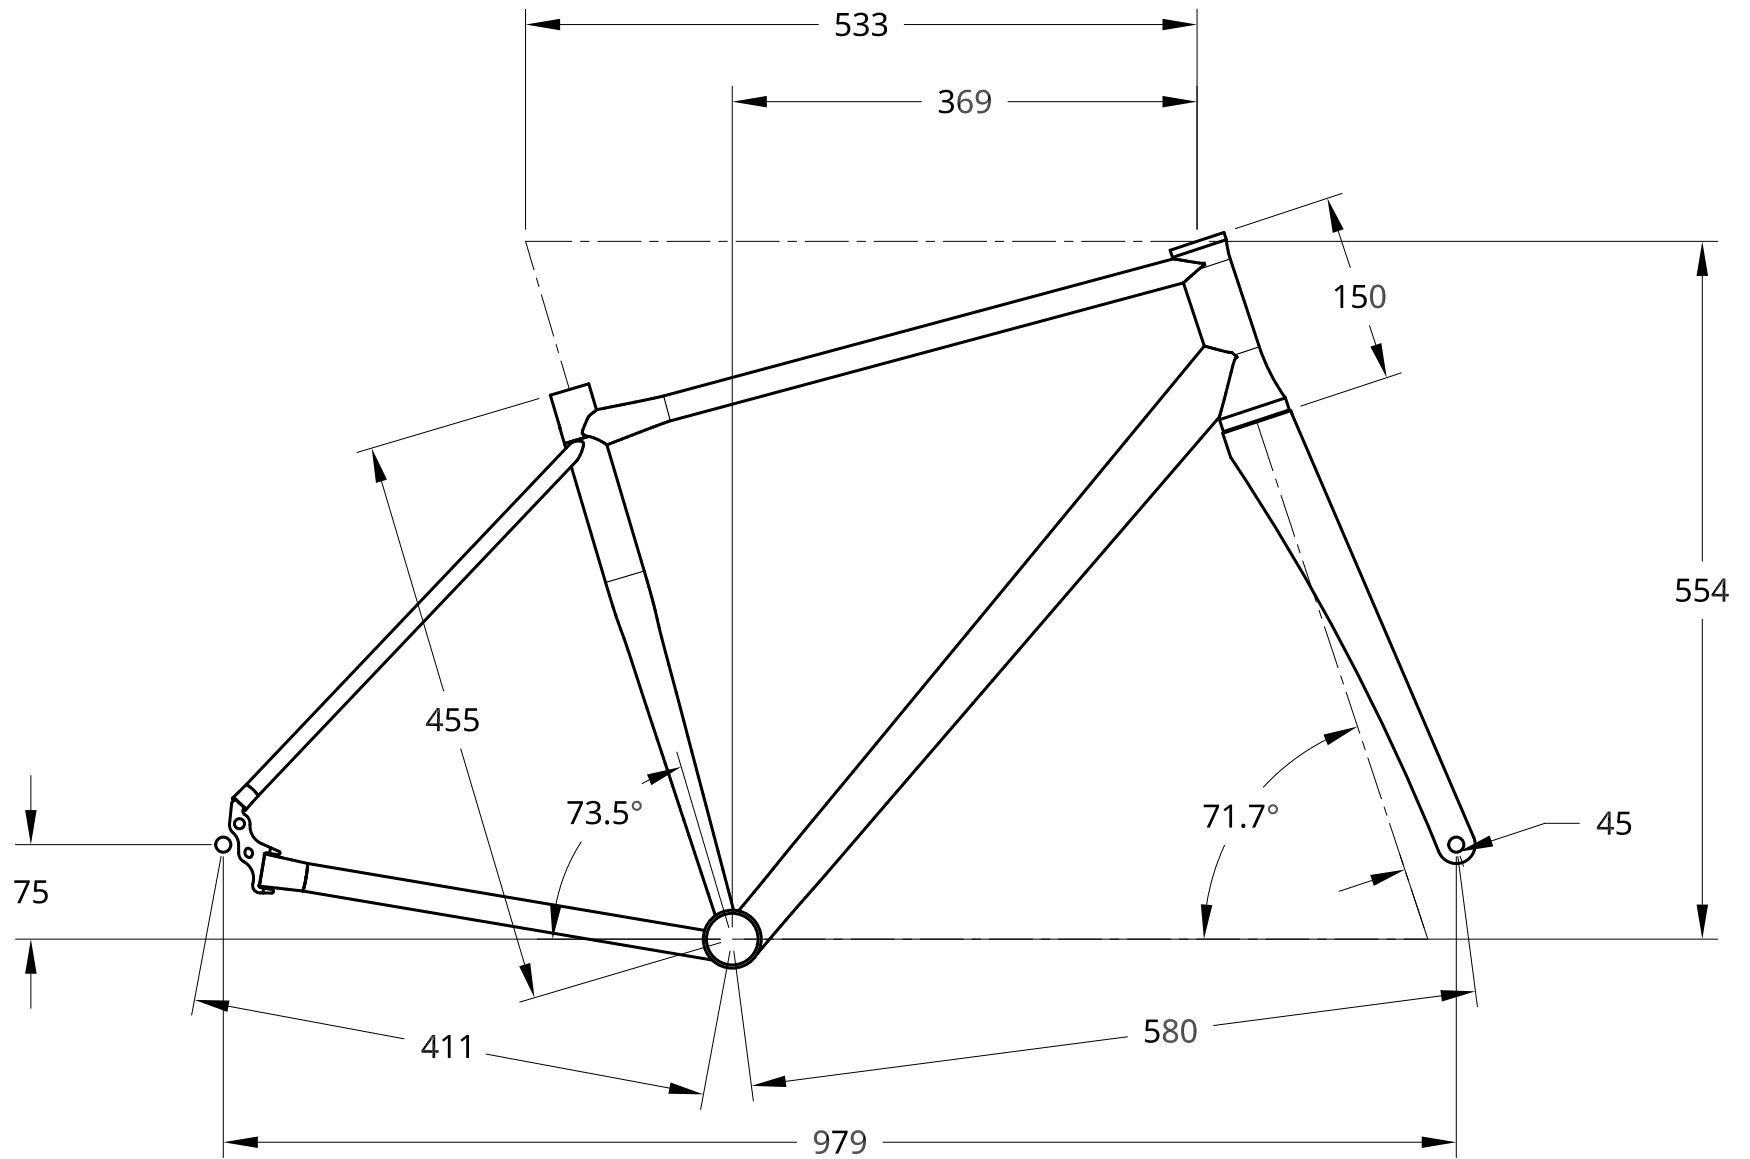

# OPTIONS

BRAKE TYPE:

DISC

BRAKE ROUTING:

INTERNAL

SHIFTER TYPE:

MECH

SHIFTER ROUTING:

INTERNAL

RACK MOUNTS:

FENDER MOUNT:

3RD BOTTLE MOUNTS:

		<b>GEOMETRY</b>		CLIENT:	
SWO NO:		DATE: 02/26/2019		MODEL: T-LAB R3	
DRAWN BY: F. LAROUCHE		REVISIONS: 0		GEOMETRY: ENDURANCE	
				SIZE: SMALL	
				CLIENT SIGNATURE:	

NOTE : DIMENSIONS ARE IN MM (UNLESS OTHERWISE SPECIFIED)